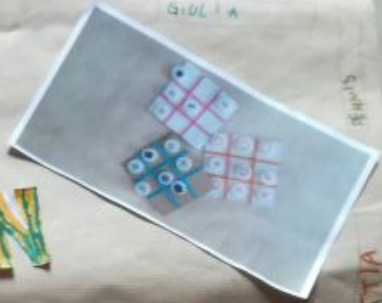

# CLASSE I B "A. TORRE"

URANO

GIULIO

EDUARDO

FRANCESCO

PIETRO

GIULIA

MATILDA

NO

PLASTICA

A yellow card with the word "PLASTICA" written on it, surrounded by crumpled white paper scraps.

CARTAI  
CARTONE

A blue card with the words "CARTAI" and "CARTONE" written on it, surrounded by white and yellow paper scraps.

VETRO/LATTINE

A light green card with the words "VETRO/LATTINE" written on it, surrounded by green and white paper scraps.

A vertical strip of brown crumpled paper with a black rectangular mark at the top.