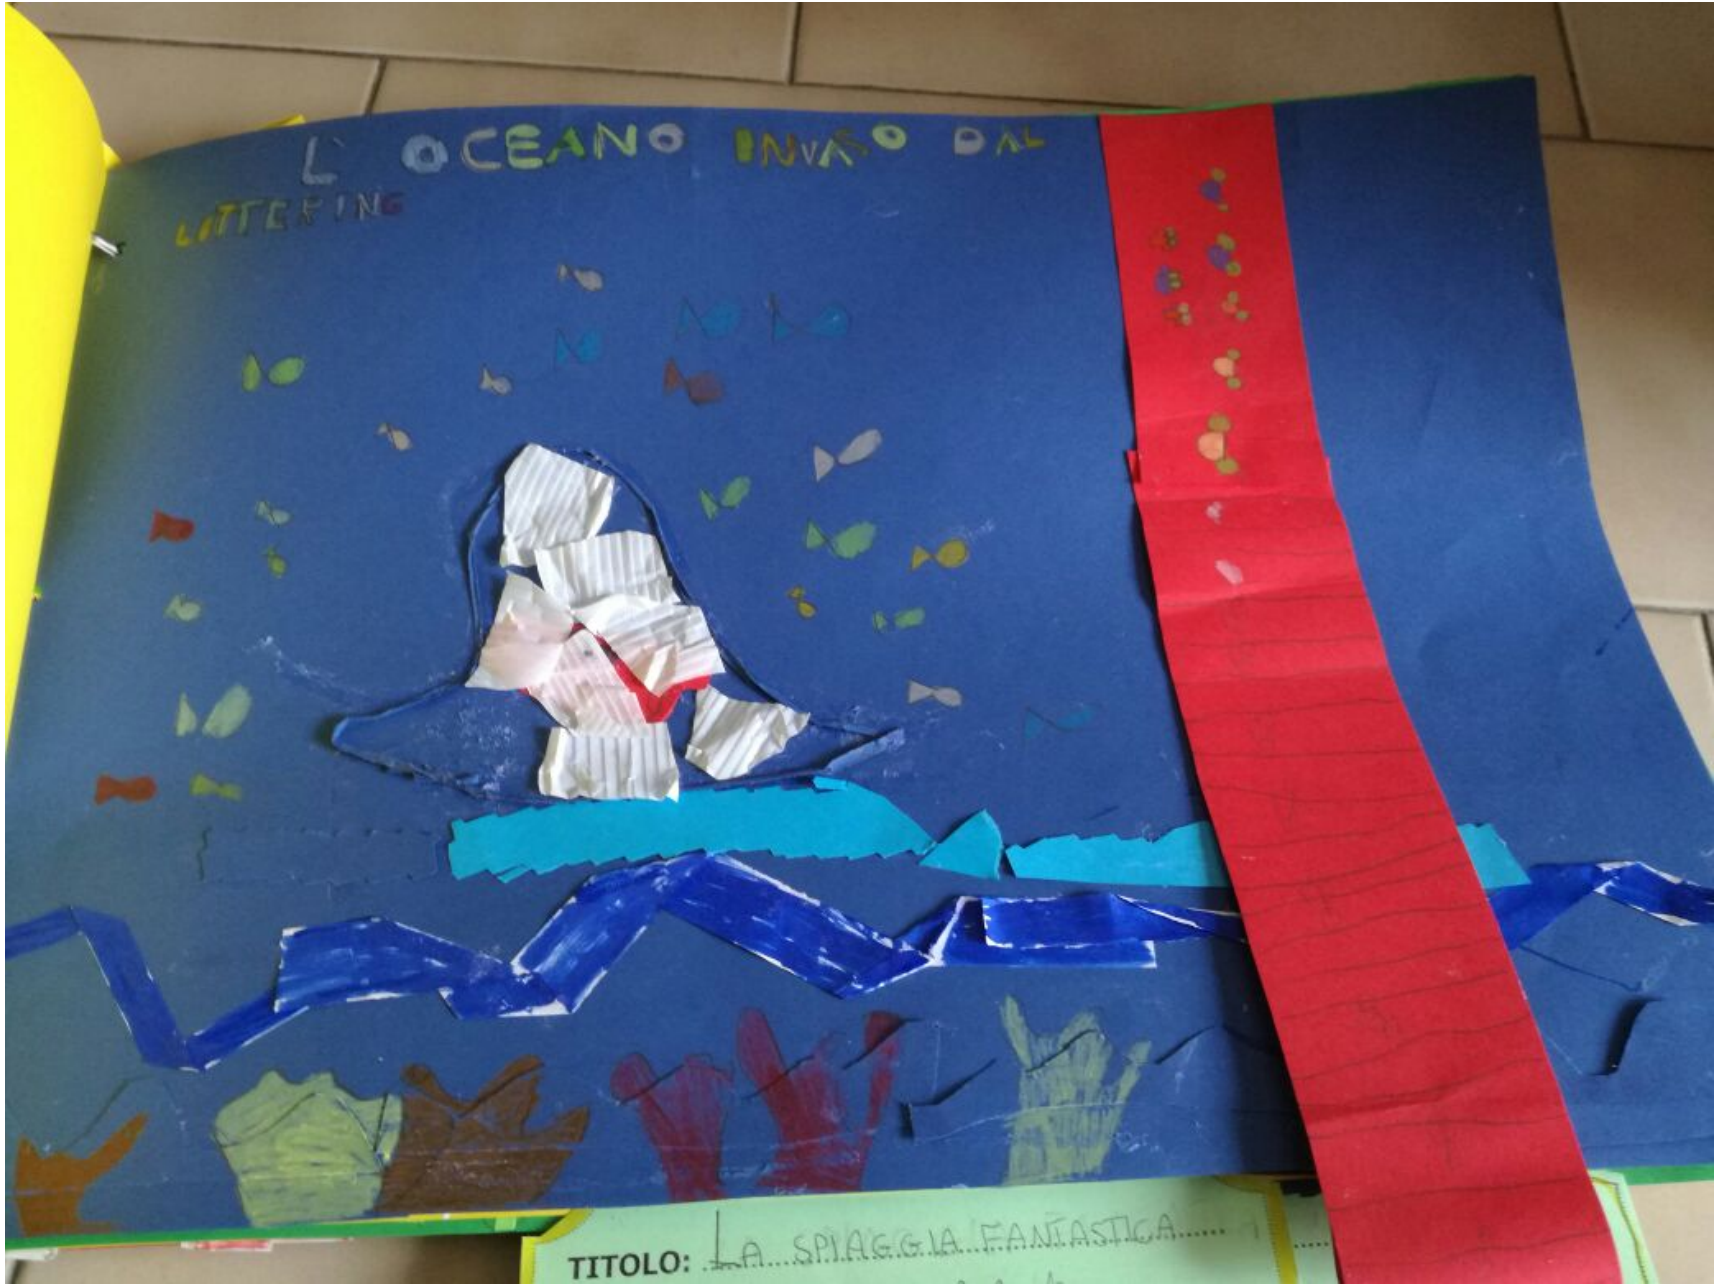

TITOLO: LA SPIAGGIA FANTASTICA.....